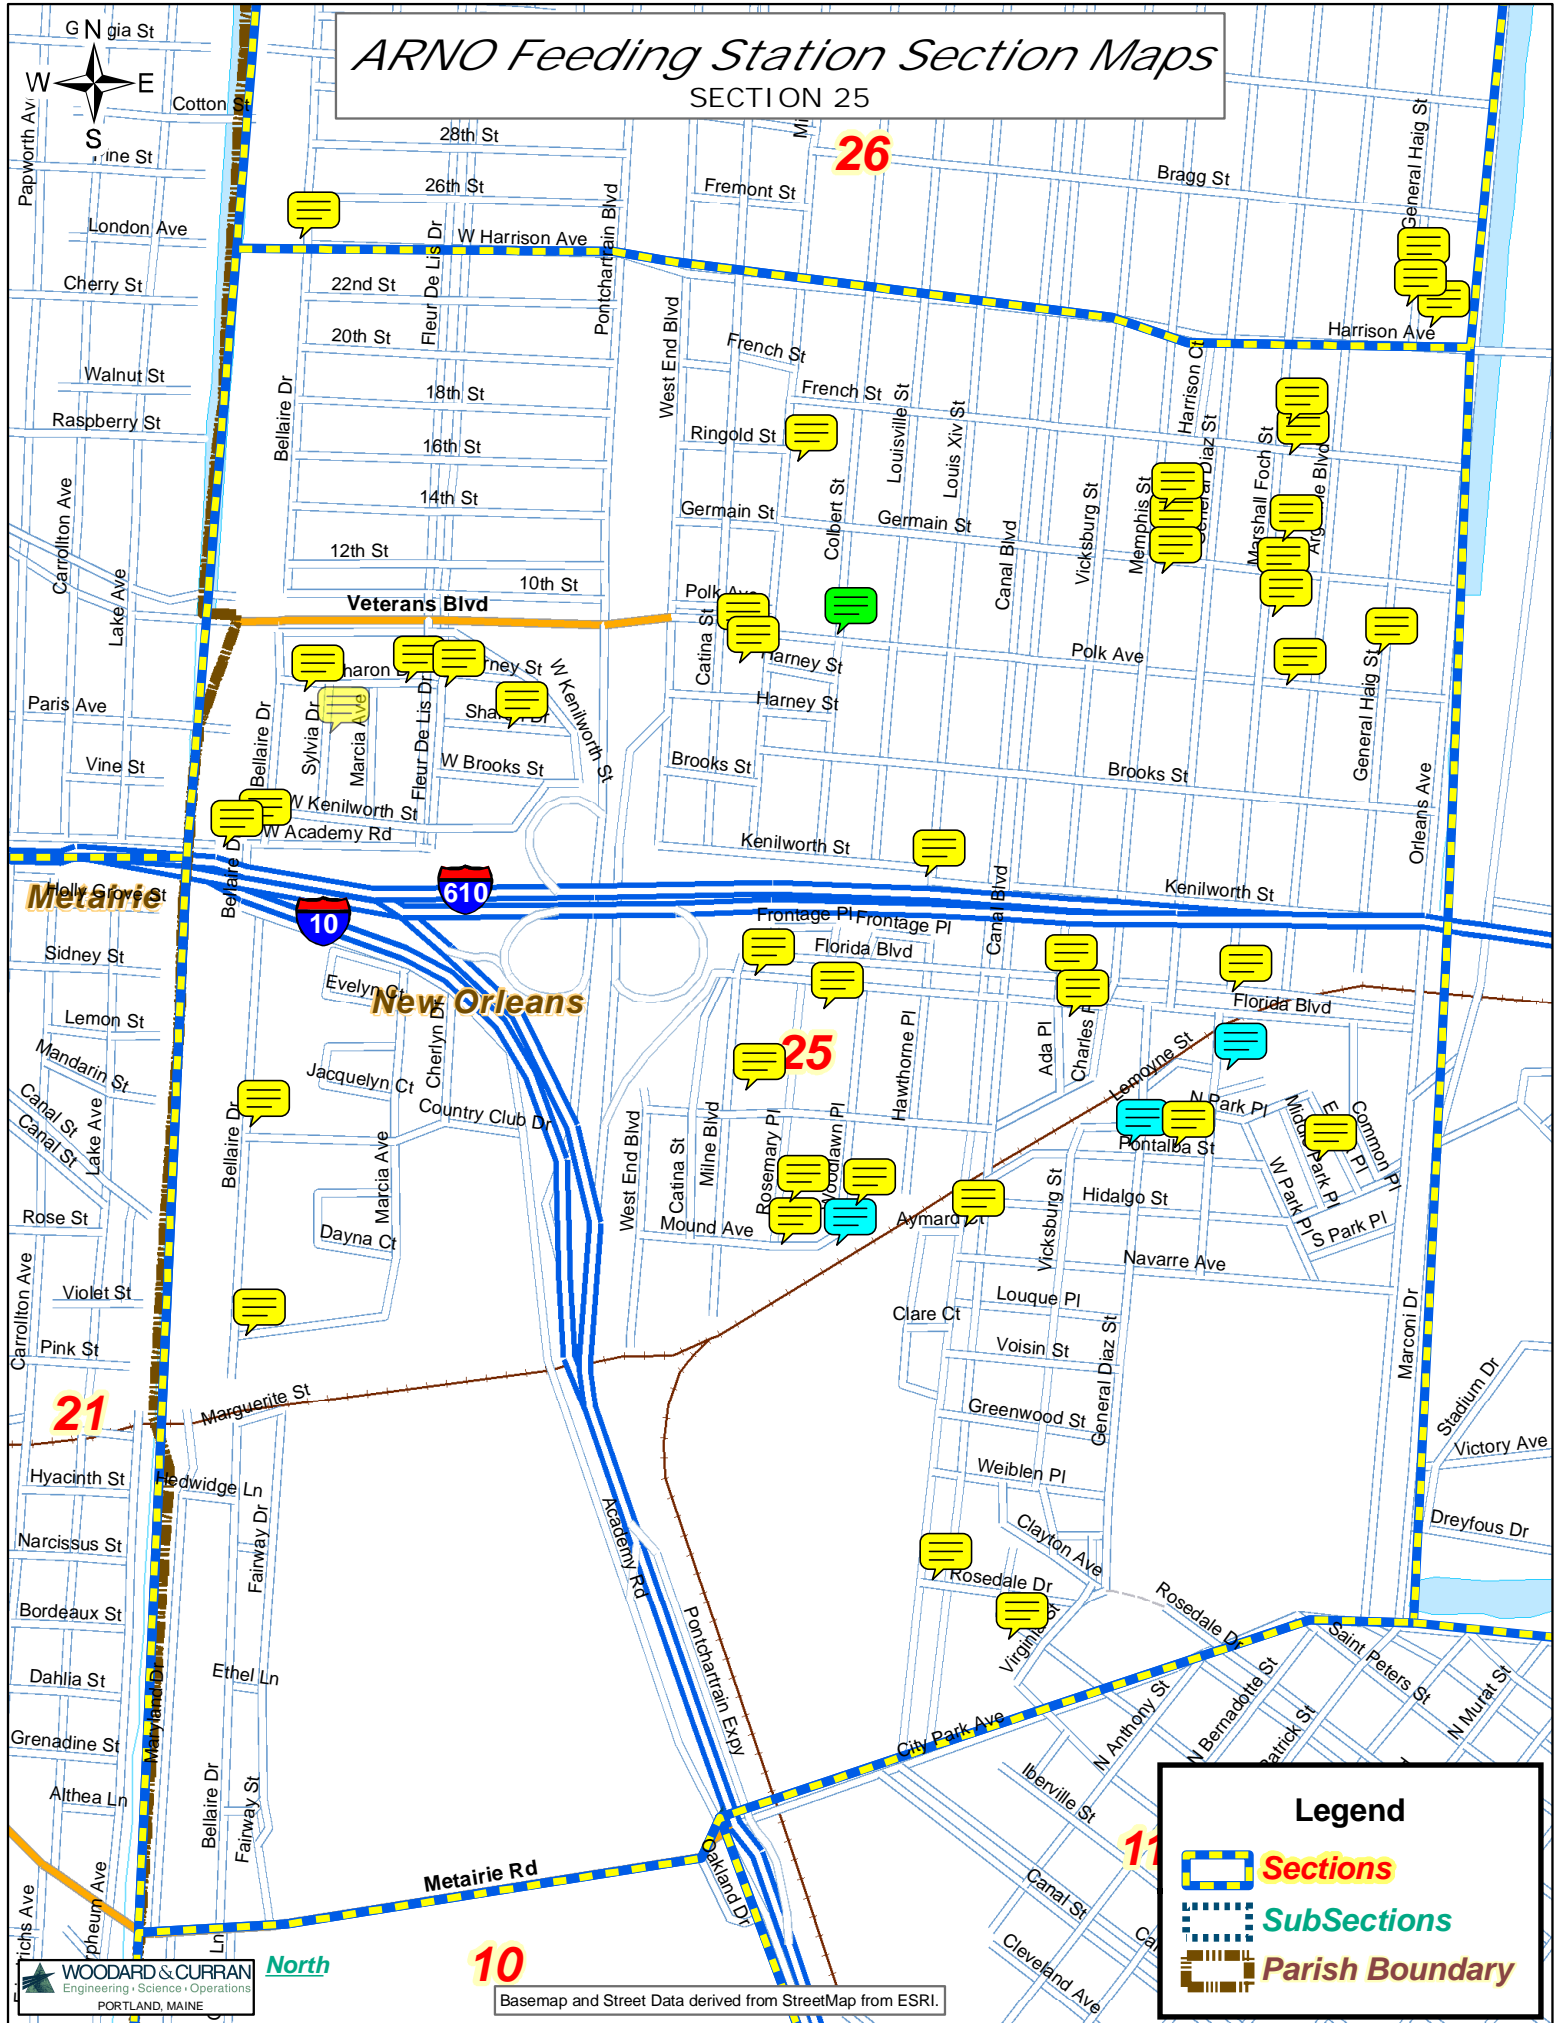

# ARNO Feeding Station Section Maps

## SECTION 25

26

25

21

10

11

### Legend

- Sections
- SubSections
- Parish Boundary