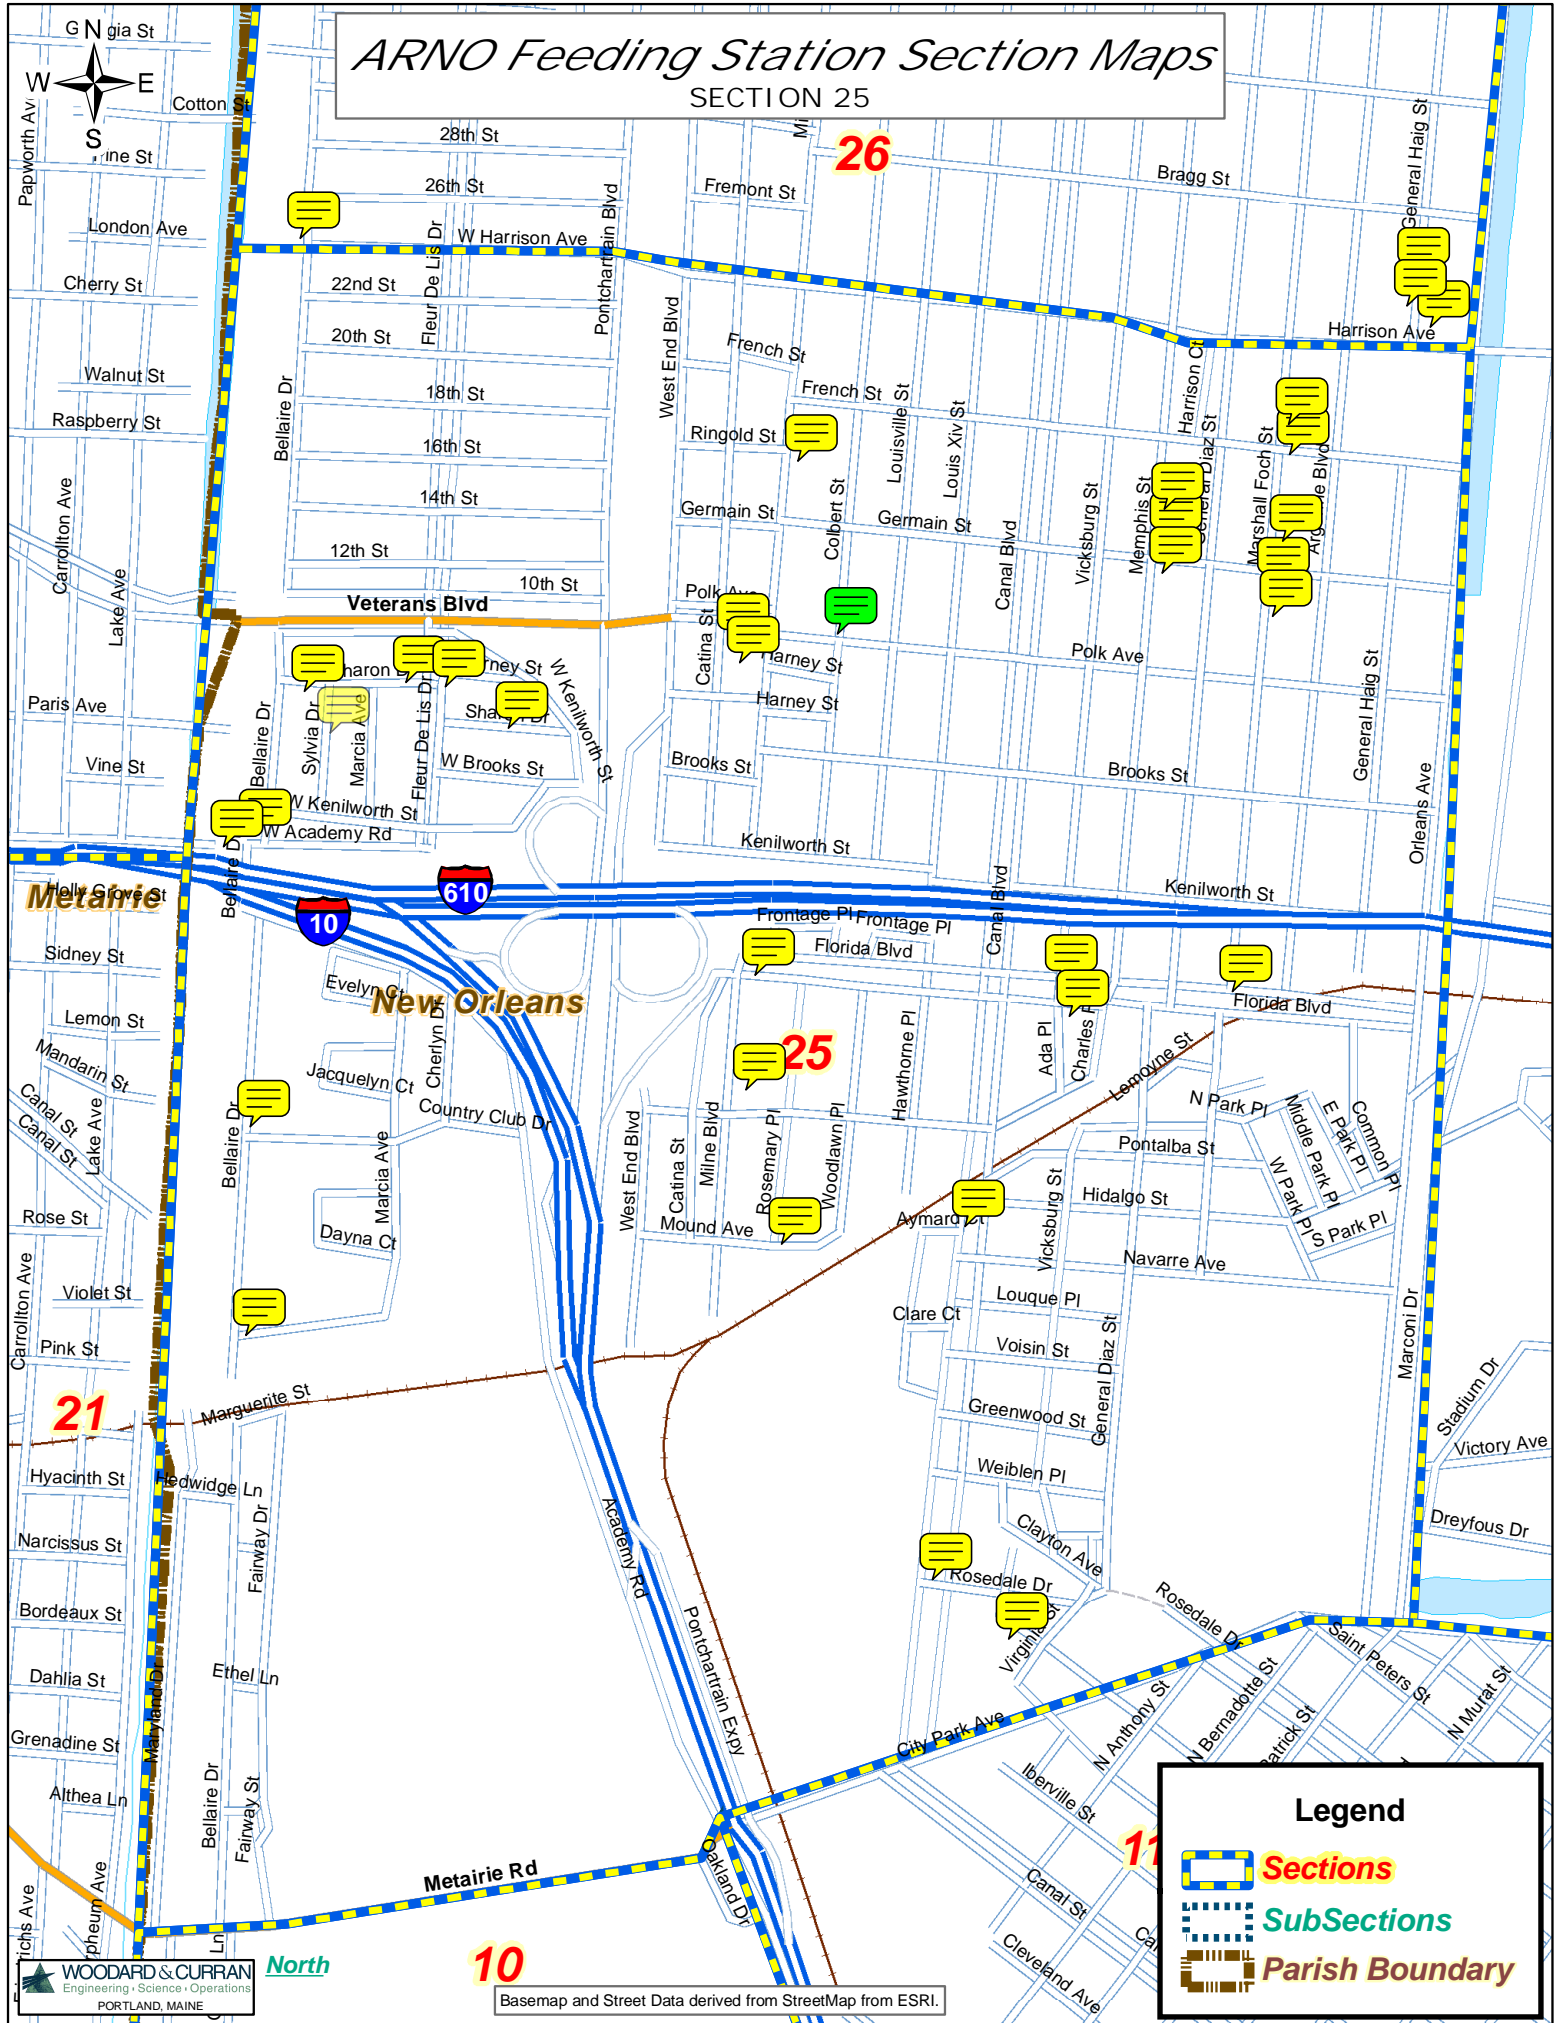

ARNO Feeding Station Section Maps

SECTION 25

26

25

21

10

11

Basemap and Street Data derived from StreetMap from ESRI.