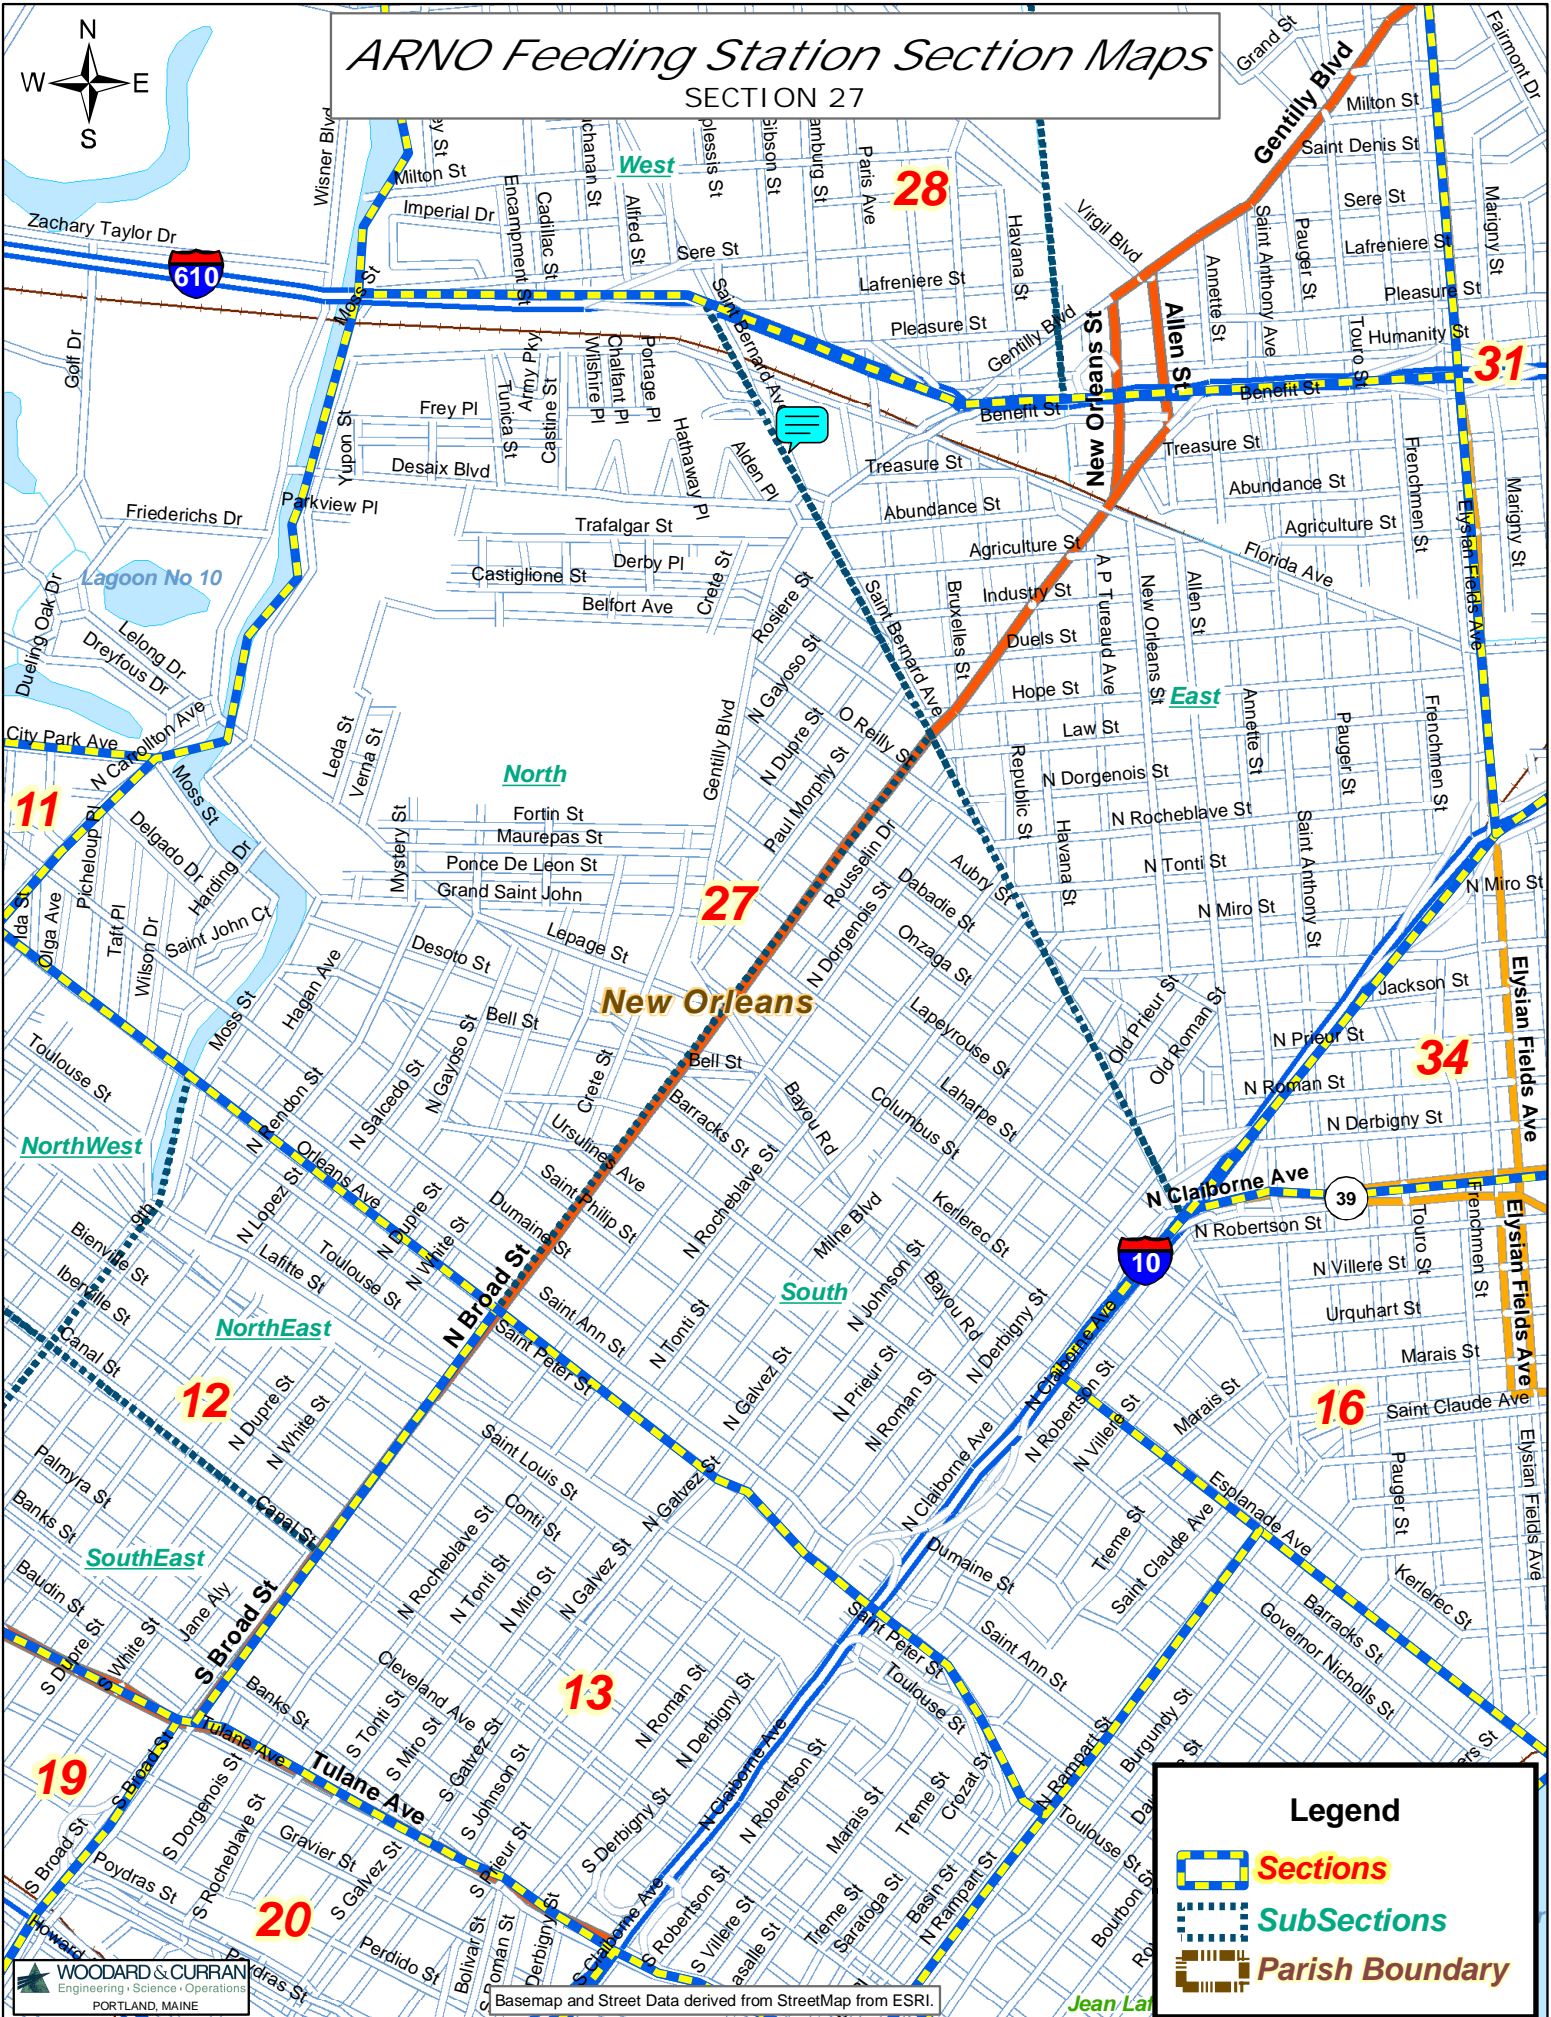

ARNO Feeding Station Section Maps

SECTION 27

Legend

-  **Sections**
-  **SubSections**
-  **Parish Boundary**