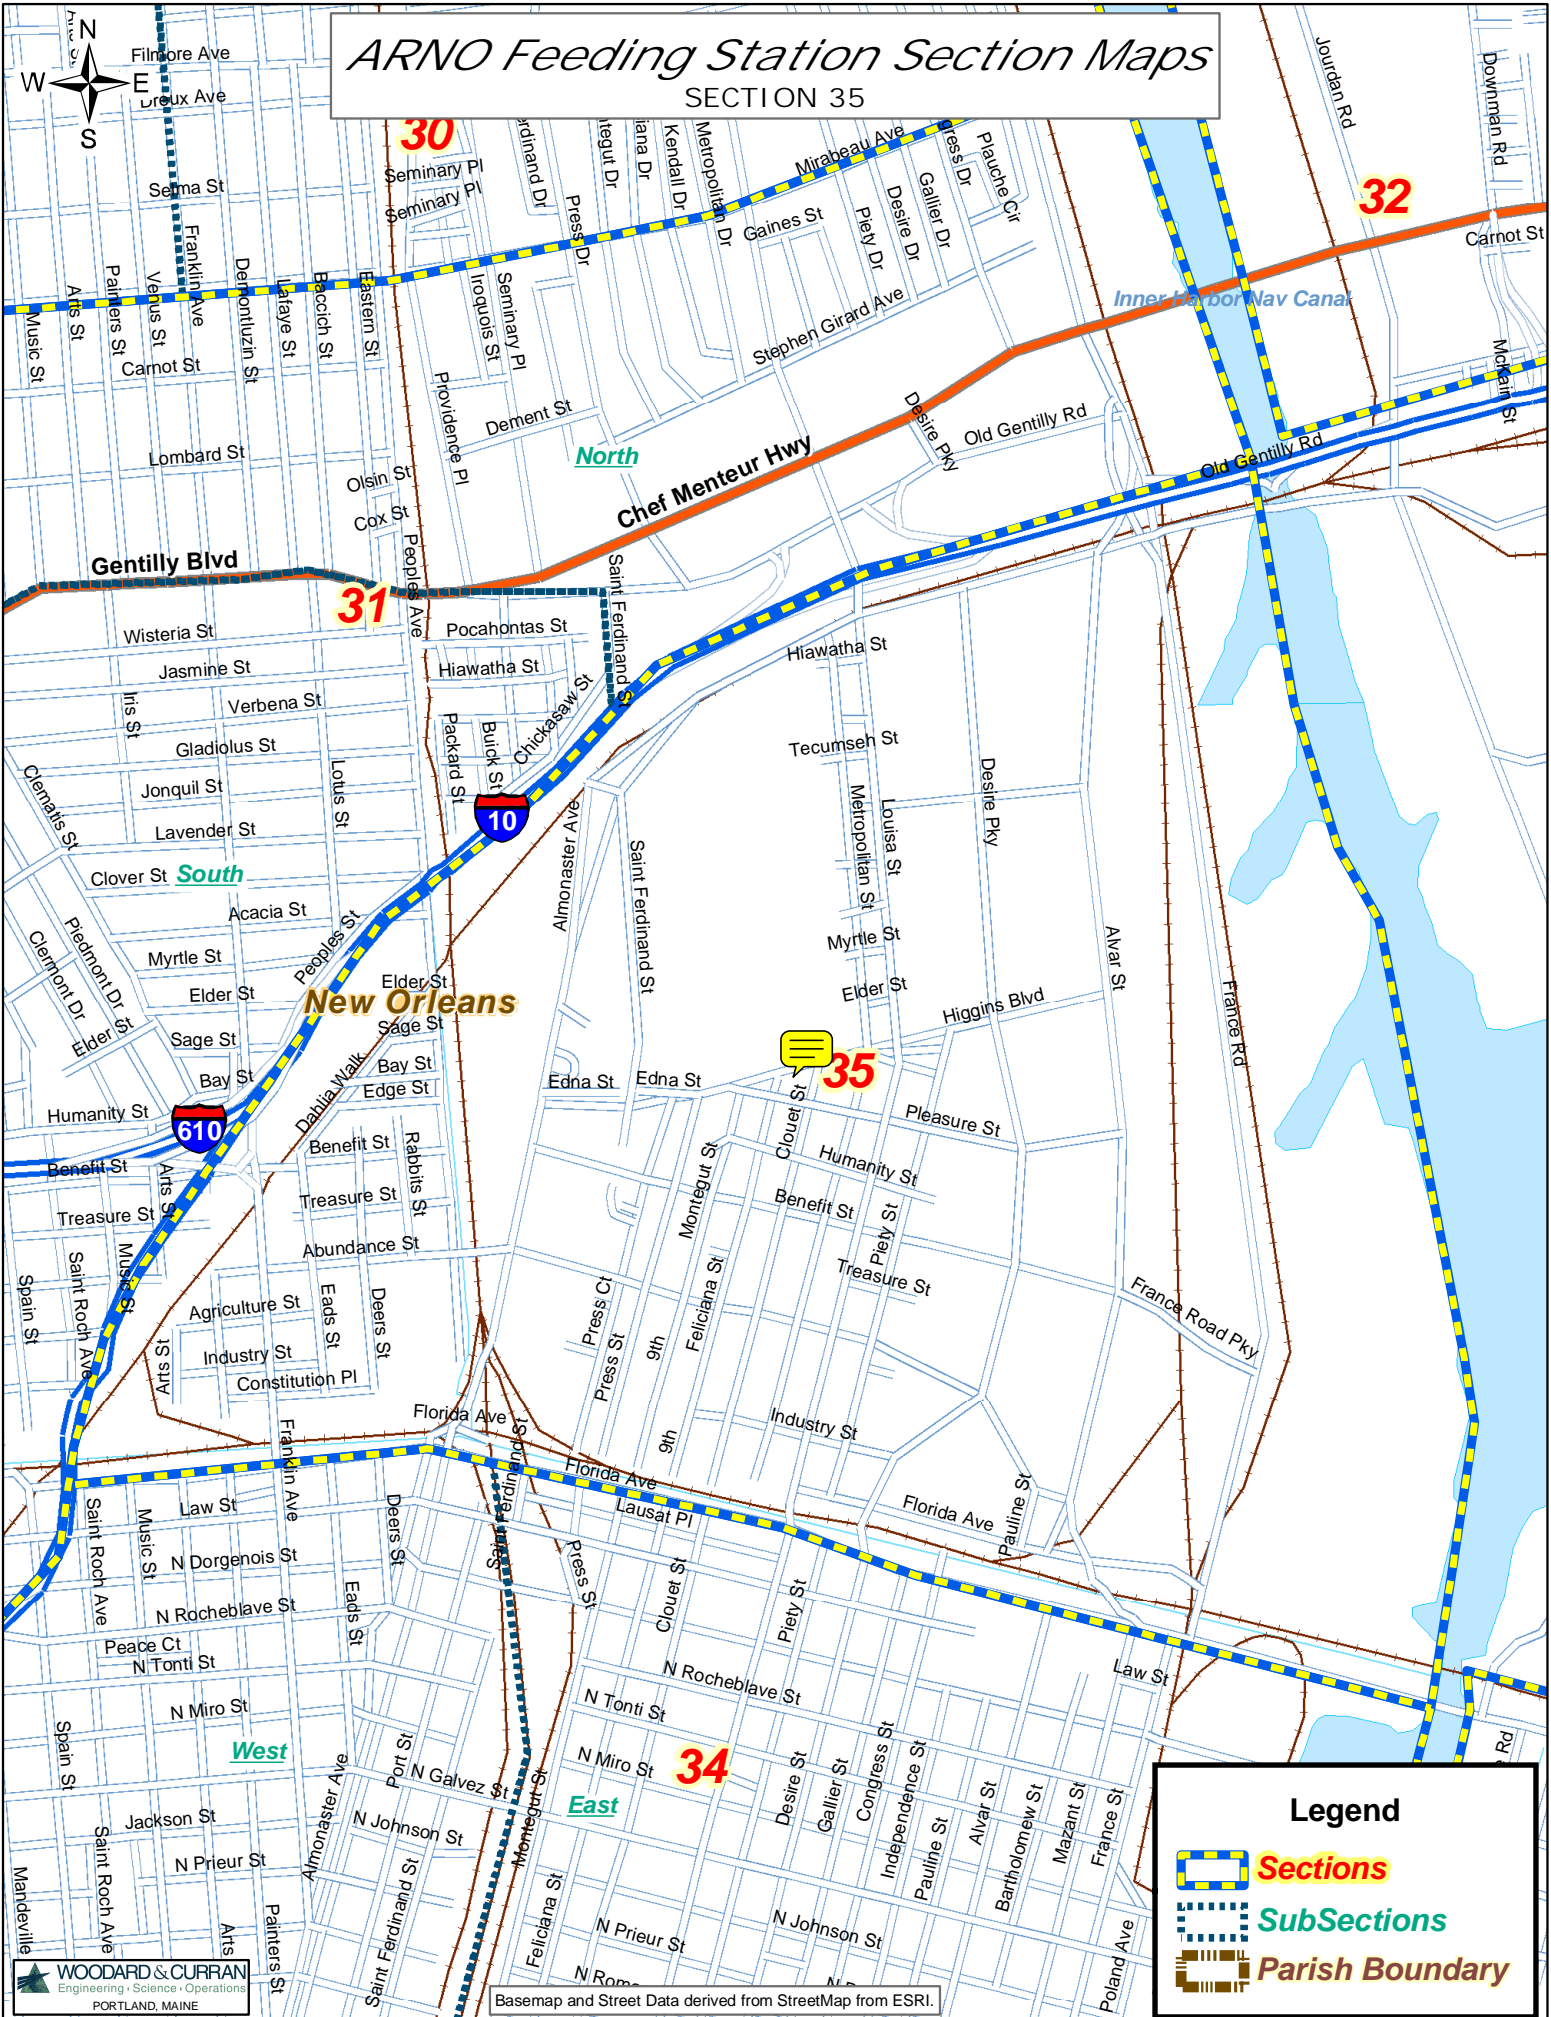

# ARNO Feeding Station Section Maps

### Legend

- Sections**
- SubSections**
- Parish Boundary**

Basemap and Street Data derived from StreetMap from ESRI.